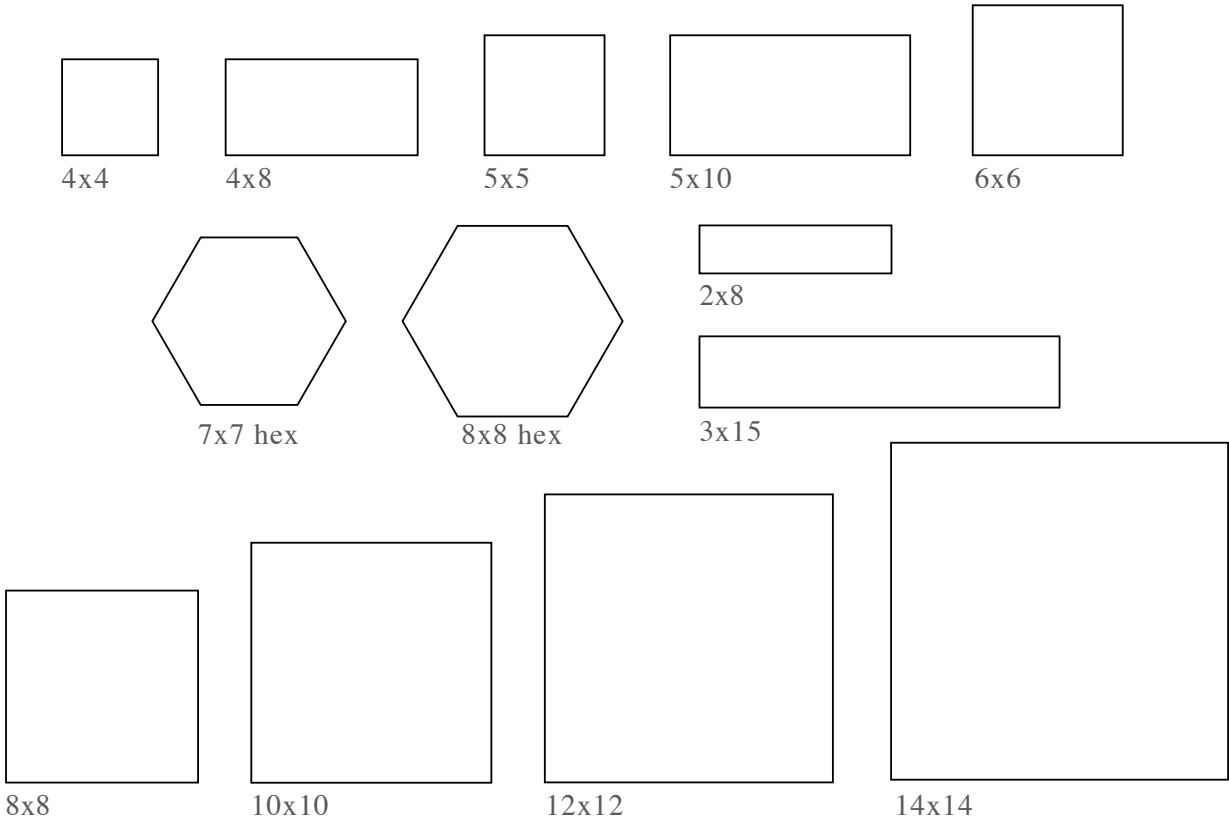

SHAPES & SIZES

BULLNOSE / BASE MOULDINGS

* Double Bullnose available, please note left or right:

** Top is unfinished:

(tiles are either installed on top of base or it can be painted the same wall color)